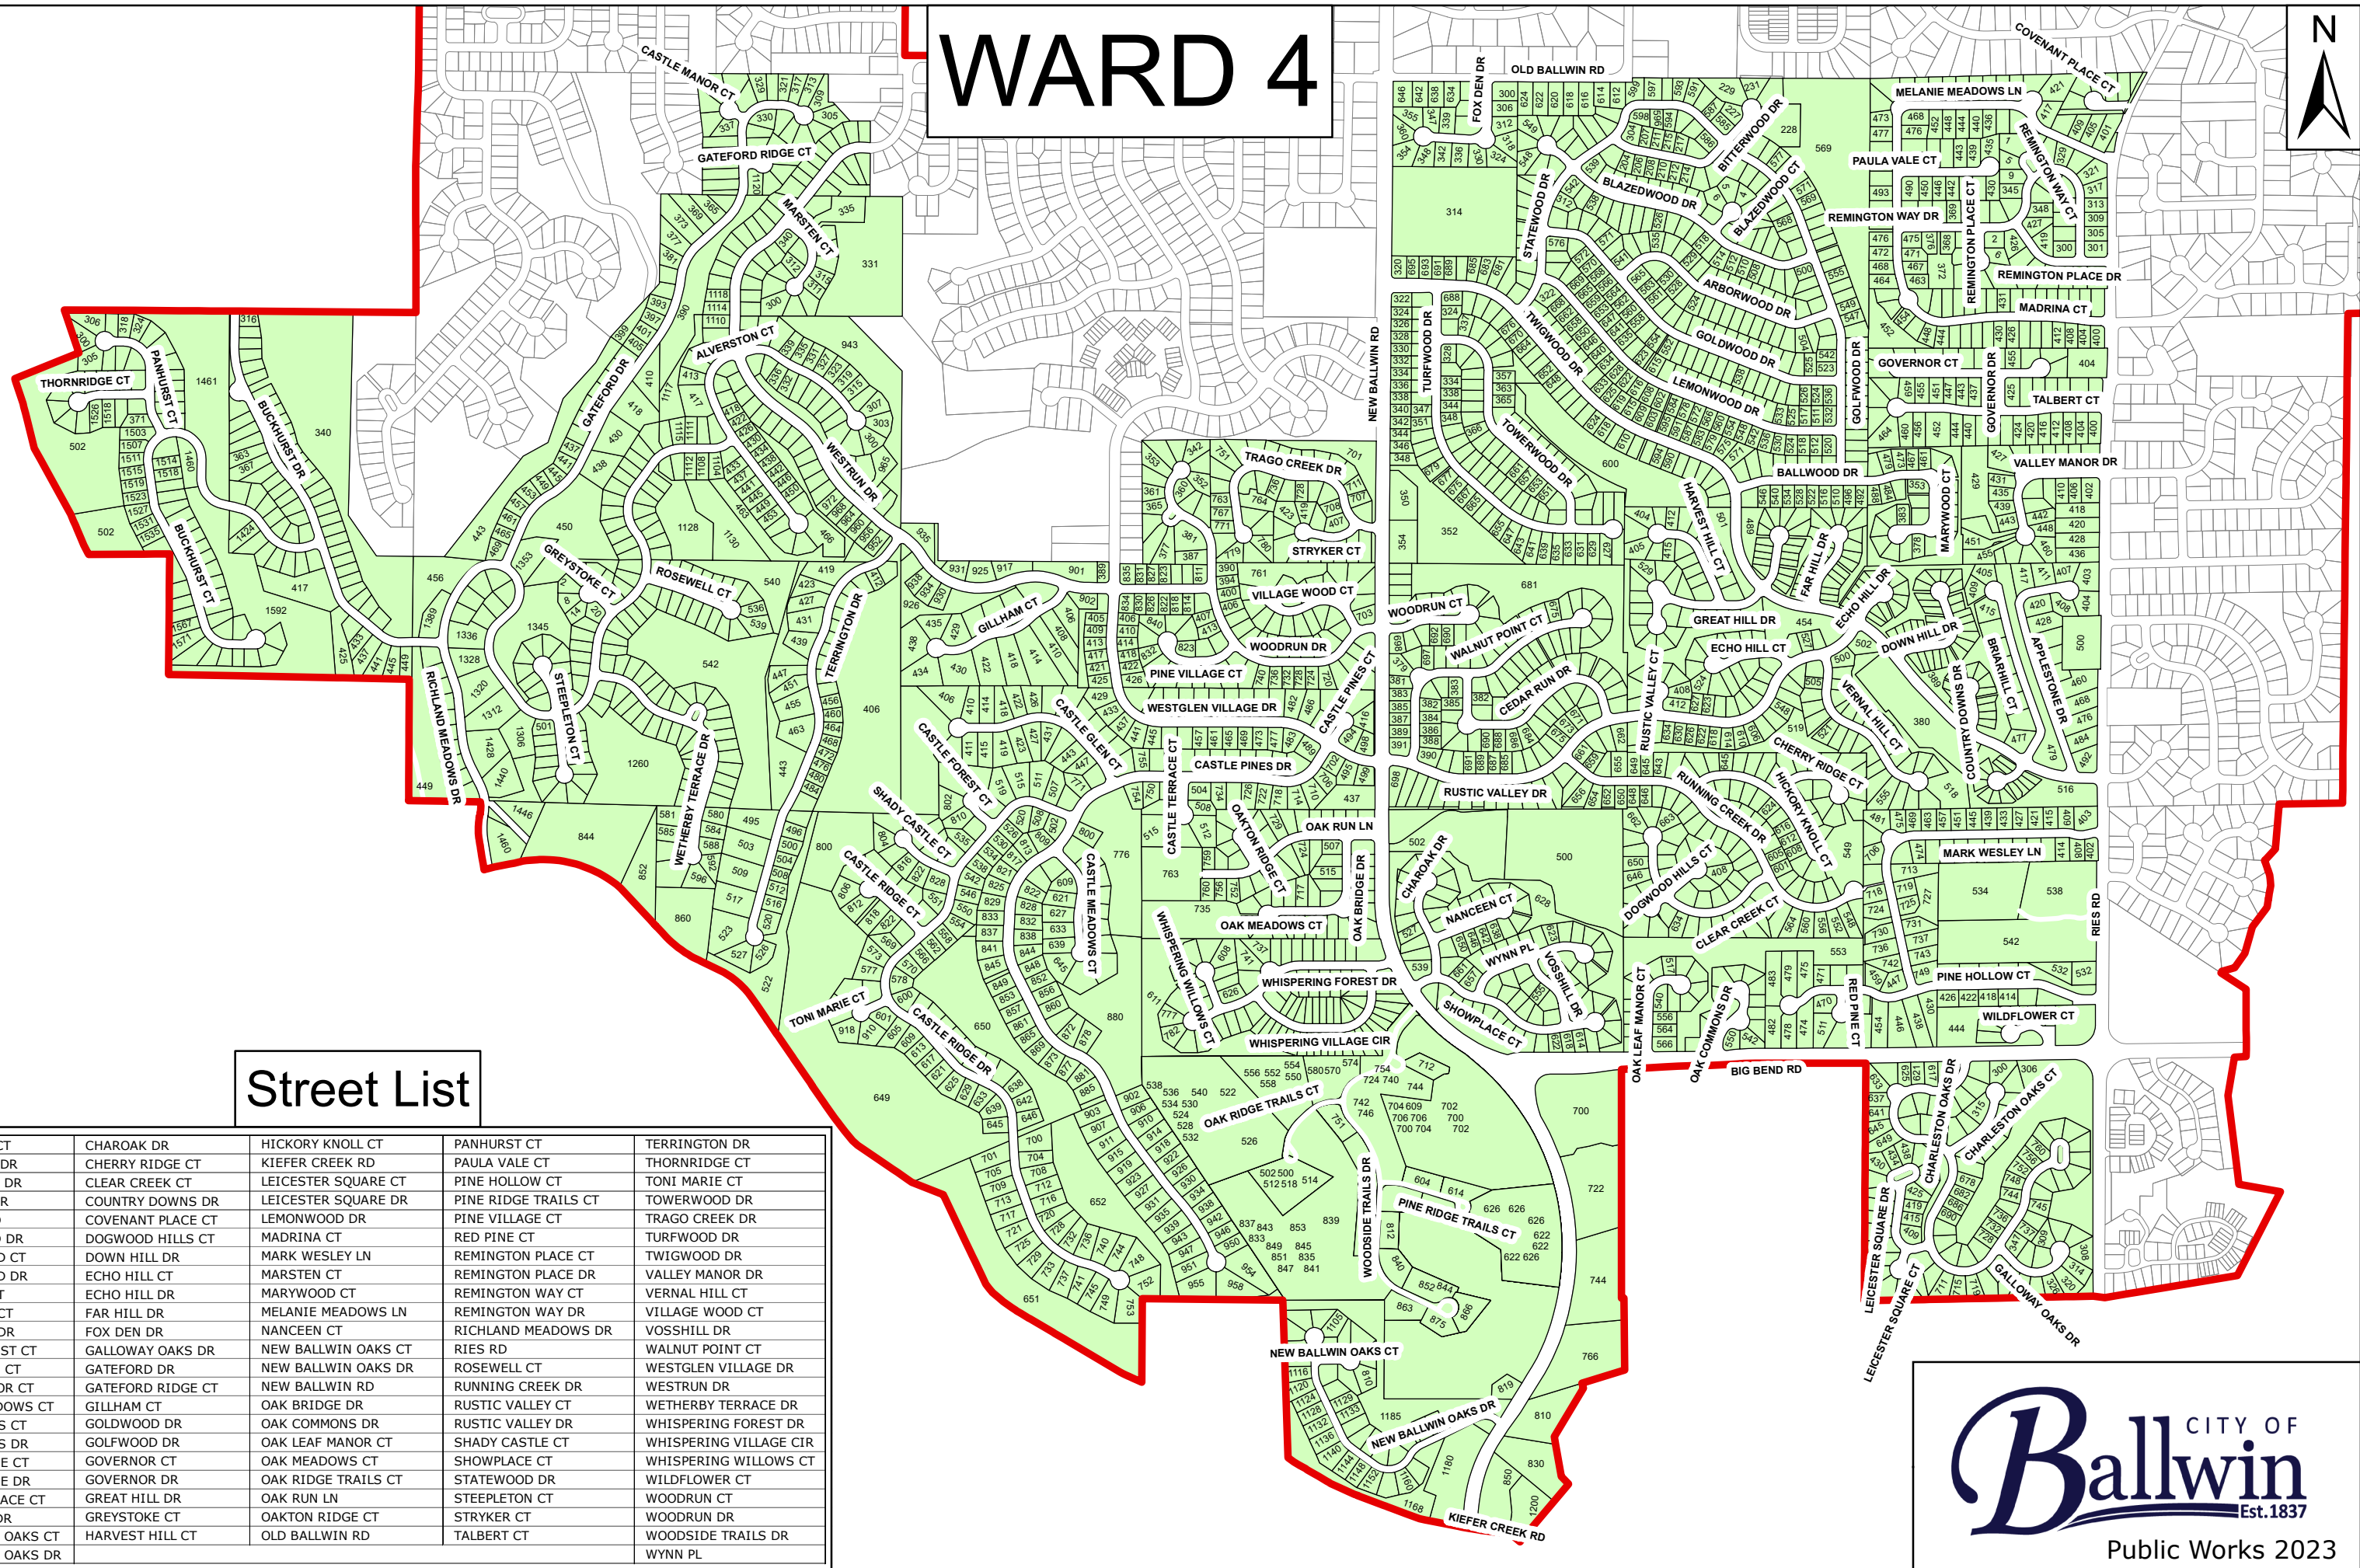

# WARD 4

## Street List

ALVERSTON CT	CHAROAK DR	HICKORY KNOLL CT	PANHURST CT	TERRINGTON DR
APPLESTONE DR	CHERRY RIDGE CT	KIEFER CREEK RD	PAULA VALE CT	THORNRIE CT
ARBORWOOD DR	CLEAR CREEK CT	LEICESTER SQUARE CT	PINE HOLLOW CT	TONI MARIE CT
BALLWOOD DR	COUNTRY DOWNS DR	LEICESTER SQUARE DR	PINE RIDGE TRAILS CT	TOWERWOOD DR
BIG BEND RD	COVENANT PLACE CT	LEMONWOOD DR	PINE VILLAGE CT	TRAGO CREEK DR
BITTERWOOD DR	DOGWOOD HILLS CT	MADRINA CT	RED PINE CT	TURFWOOD DR
BLAZEDWOOD CT	DOWN HILL DR	MARK WESLEY LN	REMINGTON PLACE CT	TWIGWOOD DR
BLAZEDWOOD DR	ECHO HILL CT	MARSTEN CT	REMINGTON PLACE DR	VALLEY MANOR DR
BRIARHILL CT	ECHO HILL DR	MARYWOOD CT	REMINGTON WAY CT	VERNAL HILL CT
BUCKHURST CT	FAR HILL DR	MELANIE MEADOWS LN	REMINGTON WAY DR	VILLAGE WOOD CT
BUCKHURST DR	FOX DEN DR	NANCEEN CT	RICHLAND MEADOWS DR	VOSSHILL DR
CASTLE FOREST CT	GALLOWAY OAKS DR	NEW BALLWIN OAKS CT	RIES RD	WALNUT POINT CT
CASTLE GLEN CT	GATEFORD DR	NEW BALLWIN OAKS DR	ROSEWELL CT	WESTGLEN VILLAGE DR
CASTLE MANOR CT	GATEFORD RIDGE CT	NEW BALLWIN RD	RUNNING CREEK DR	WESTRUN DR
CASTLE MEADOWS CT	GILLHAM CT	OAK BRIDGE DR	RUSTIC VALLEY CT	WETHERBY TERRACE DR
CASTLE PINES CT	GOLDWOOD DR	OAK COMMONS DR	RUSTIC VALLEY DR	WHISPERING FOREST DR
CASTLE PINES DR	GOLFWOOD DR	OAK LEAF MANOR CT	SHADY CASTLE CT	WHISPERING VILLAGE CIR
CASTLE RIDGE CT	GOVERNOR CT	OAK MEADOWS CT	SHOWPLACE CT	WHISPERING WILLOWS CT
CASTLE RIDGE DR	GOVERNOR DR	OAK RIDGE TRAILS CT	STATEWOOD DR	WILDFLOWER CT
CASTLE TERRACE CT	GREAT HILL DR	OAK RUN LN	STEEPLETON CT	WOODRUN CT
CEDAR RUN DR	GREYSTOKE CT	OAKTON RIDGE CT	STRYKER CT	WOODRUN DR
CHARLESTON OAKS CT	HARVEST HILL CT	OLD BALLWIN RD	TALBERT CT	WOODSIDE TRAILS DR
CHARLESTON OAKS DR				WYNN PL